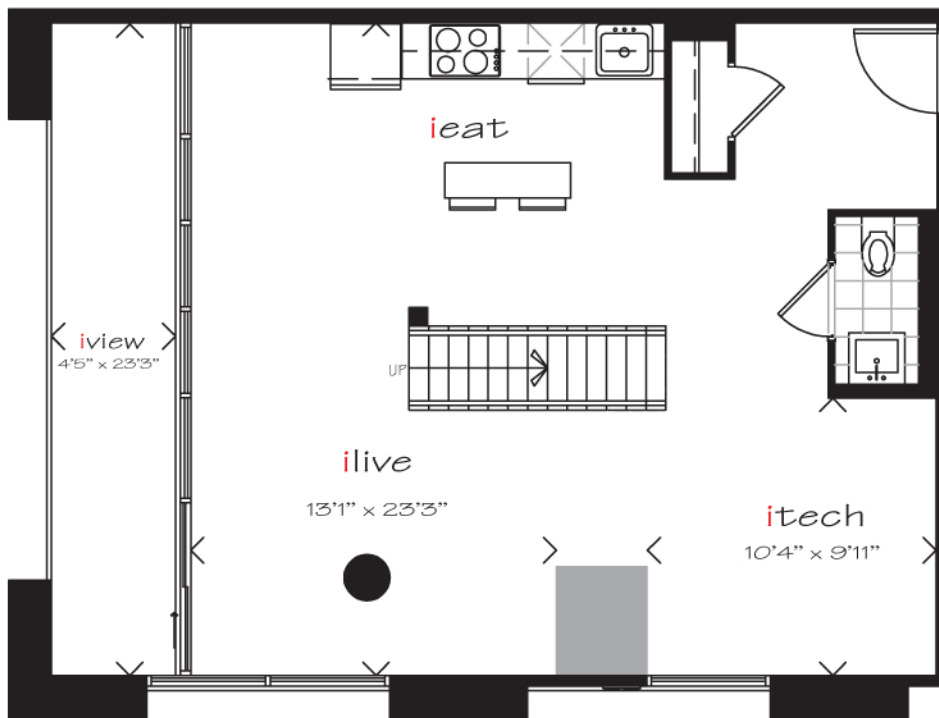

5 | 12 Suite Number Second Floor

standard bath

UPPER LEVEL

LOWER LEVEL

ipod1125 / 2 Bedroom + Den 1125 SQ.FT.