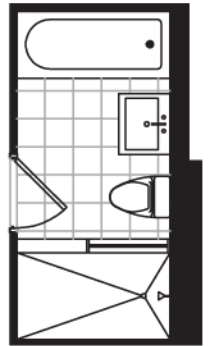

5 | 12 Suite Number Second Floor

standard bath

UPPER LEVEL

LOWER LEVEL

ipod1125 / 2 Bedroom + Den 1125 SQ.FT.