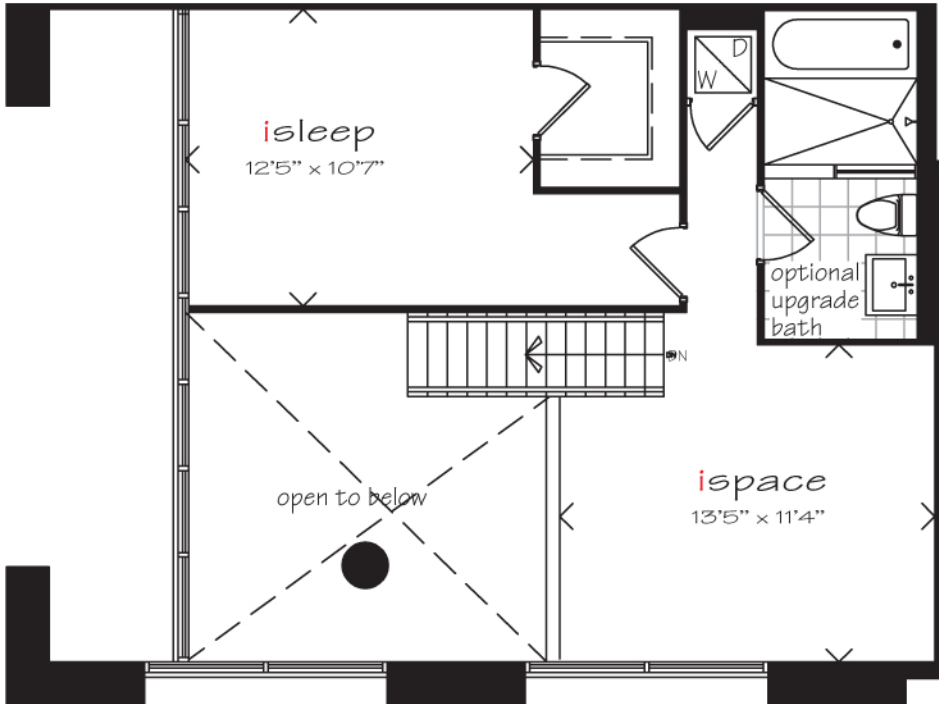

5 | 12 Suite Number Second Floor

standard bath

UPPER LEVEL

LOWER LEVEL

ipod1125 / 2 Bedroom + Den 1125 SQ.FT.