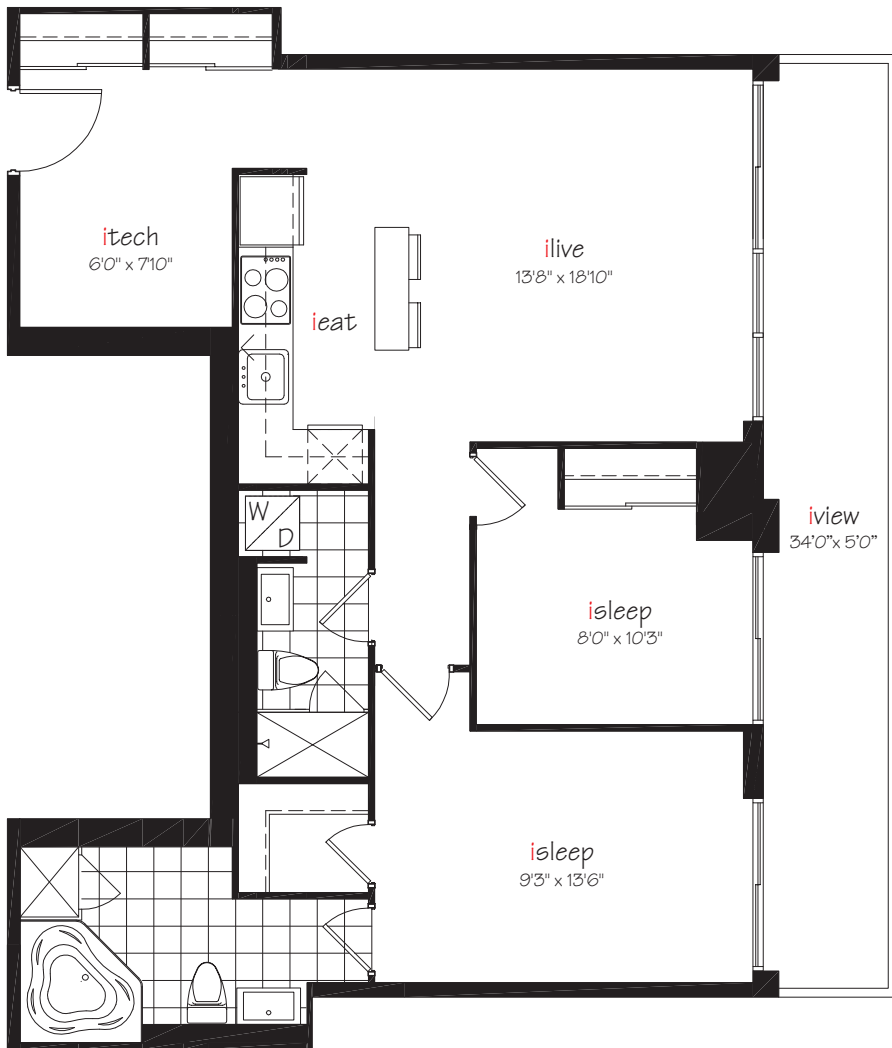

Floors 5-22

i875 / 2 Bedroom+Den 875 SQ. FT.