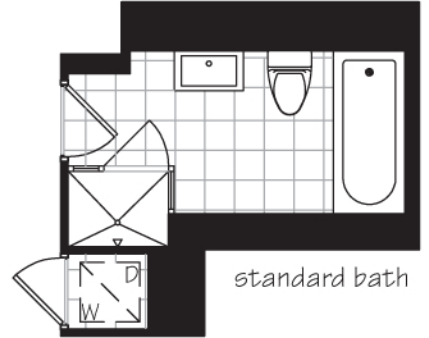

FLOORS 23-30

9 Suite Number 23rd to 29th Floors

UPPER LEVEL

LOWER LEVEL

i790 / 1 Bedroom 790 SQ.FT.