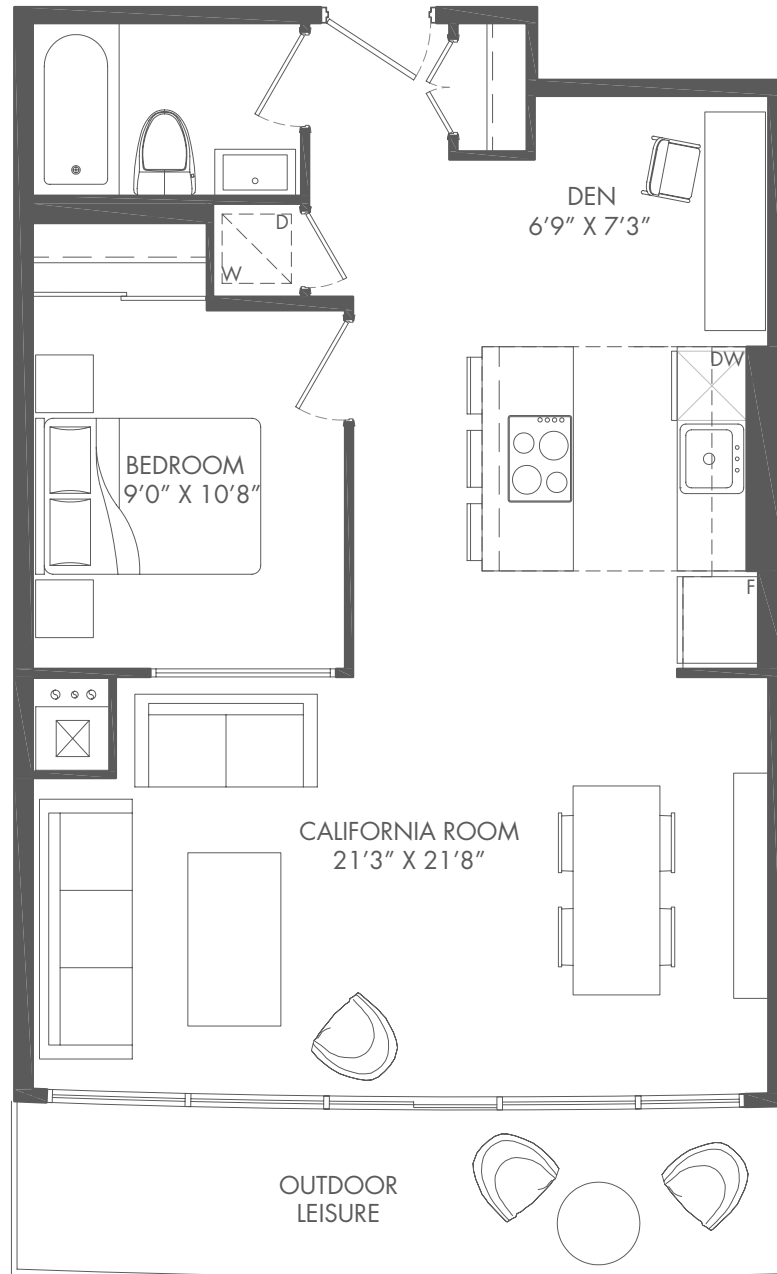

VENICE

1 BEDROOM + DEN INDOOR 695 SQ. FT. + OUTDOOR 115 SQ. FT. TOTAL 810 SQ. FT.

08 SUITE NUMBER 5TH FLOOR TO 26TH

DIMENSIONS, SPECIFICATIONS, LAYOUTS (INCLUDING TILE PATTERNS), WINDOW SIZES, MULLIONS AND MATERIALS ARE APPROXIMATE ONLY, MAY VARY AND ARE SUBJECT TO CHANGE AS PROVIDED IN THE AGREEMENT OF PURCHASE AND SALE. FLOOR AREA MEASURED IN ACCORDANCE WITH TARIION BULLETIN #22. ACTUAL LIVING AREAS WILL VARY FROM AREA STATED. PLAN MAY BE REVERSED. E. & O.E.