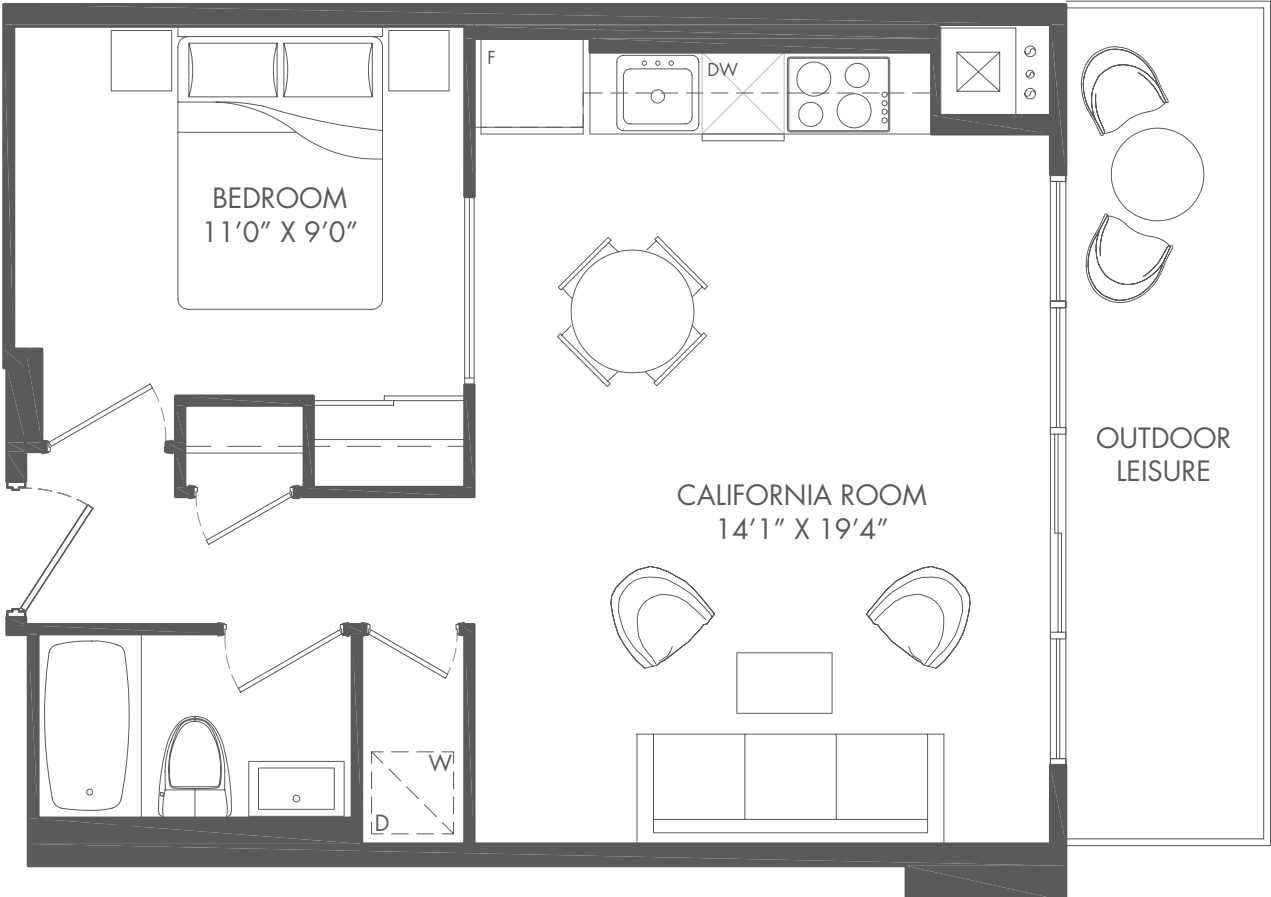

SONOMA

1 BEDROOM INDOOR 545 SQ. FT. + OUTDOOR 95 SQ. FT. TOTAL 640 SQ. FT.

11 SUITE NUMBER 23RD FLOOR TO 27TH

05,11 SUITE NUMBER 5TH FLOOR TO 22ND

DIMENSIONS, SPECIFICATIONS, LAYOUTS (INCLUDING TILE PATTERNS), WINDOW SIZES, MULLIONS AND MATERIALS ARE APPROXIMATE ONLY, MAY VARY AND ARE SUBJECT TO CHANGE AS PROVIDED IN THE AGREEMENT OF PURCHASE AND SALE. FLOOR AREA MEASURED IN ACCORDANCE WITH TARIION BULLETIN #22. ACTUAL LIVING AREAS WILL VARY FROM AREA STATED. PLAN MAY BE REVERSED. E. & O.E.