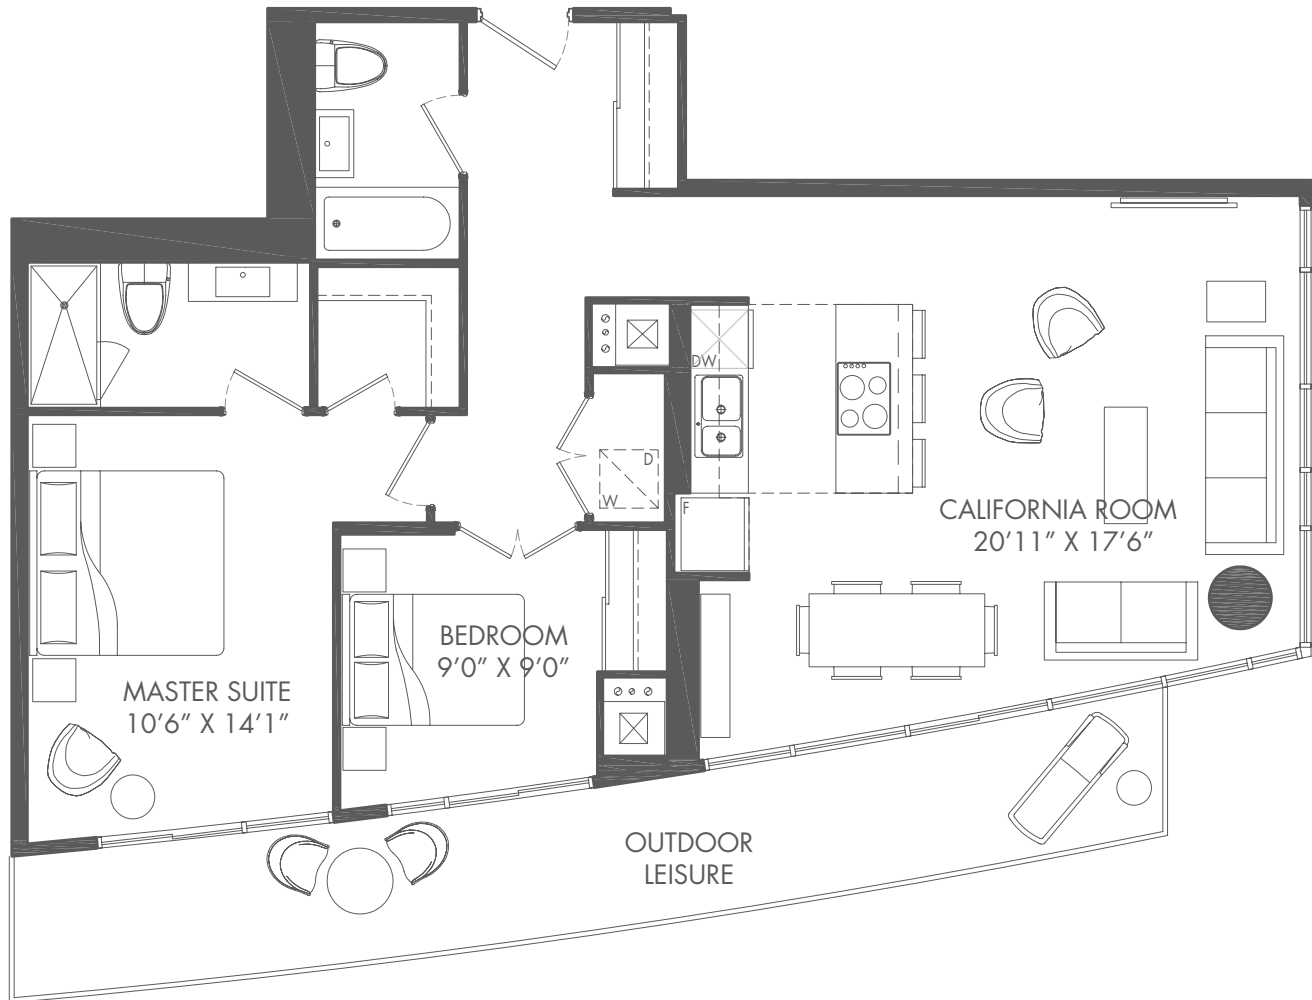

# LA JOLLA

2 BEDROOM INDOOR 975 SQ. FT. + OUTDOOR 190 SQ. FT. TOTAL 1165 SQ. FT.

06 SUITE NUMBER 5TH FLOOR TO 22ND

DIMENSIONS, SPECIFICATIONS, LAYOUTS (INCLUDING TILE PATTERNS), WINDOW SIZES, MULLIONS AND MATERIALS ARE APPROXIMATE ONLY, MAY VARY AND ARE SUBJECT TO CHANGE AS PROVIDED IN THE AGREEMENT OF PURCHASE AND SALE. FLOOR AREA MEASURED IN ACCORDANCE WITH TARIION BULLETIN #22. ACTUAL LIVING AREAS WILL VARY FROM AREA STATED. PLAN MAY BE REVERSED. E. & O.E.